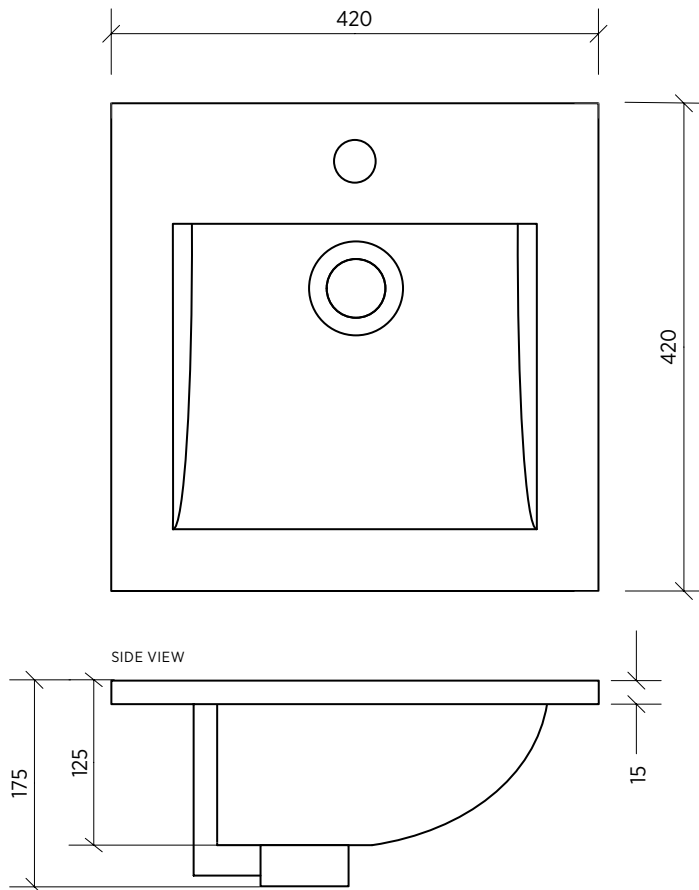

# KYRA SBC-208

## Inset above-mount basin, square

This contemporary basin has square lines and generous capacity. The rim sits above the benchtop with most of the basin underneath. The wide rim enables the basin to be used with a variety of benchtop materials.

ORDER CODE	SBC-208	1 taphole
	SBC-208-3T	3 taphole
TAPHOLE	1 or 3 tapholes.	
WASTE	Suits standard 40 mm waste (not supplied).	
CAPACITY	7.5 litres.	
OVERFLOW	Has overflow. Maximum tap flow rate of 7.5 litres/minute.	
MATERIAL	White vitreous china.	

### Please note

- All measurements are in millimetres.
- Dimensions are nominal and subject to normal ceramic manufacturing variations of  $\pm 5$ mm.
- Fixing: Use acetic cured silicone sealant. Do not use epoxy type adhesives.
- Always use the actual basin to verify cutout.
- Specifications may vary without notice as part of our continuous improvement practices.
- Clean with a damp cloth. Do not use abrasive cleaners, liquids or pastes.